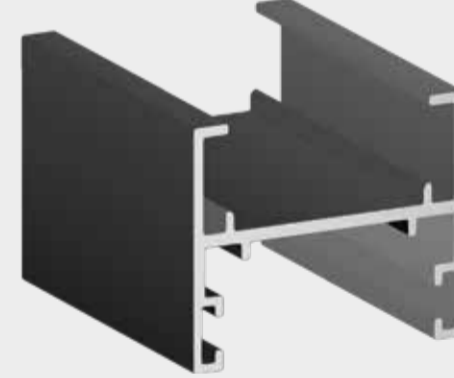

5-Rail Bottom Case Profile
(Without threshold)

Ürün Kodu / Code: APS-425

Weight kg/m: 1,312

(W:53 x H:14 x 1,3)

Orta Birleşim

Middle Profile

Ürün Kodu / Code: APS-426

Weight kg/m: 0,420