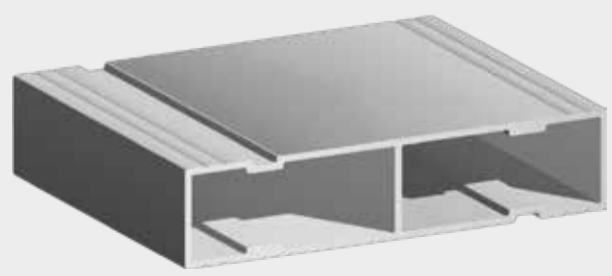

3'lü Yan Kasa

3-Rail Side Case

Ürün Kodu / Code: APS-433

Weight kg/m: 0,968

(W:93,6 x H:20,46 x 1,35)