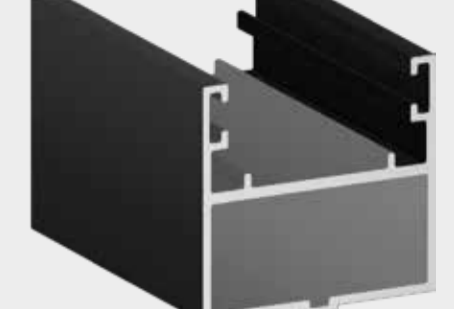

5-Rail Top Case Profile

Ürün Kodu / Code: APS-405

Weight kg/m: 1,800

(W:153 x H:47 x 1,3)

Yan Dikme-U

Side-U Profile

Ürün Kodu / Code: APS-406

Weight kg/m: 0,554