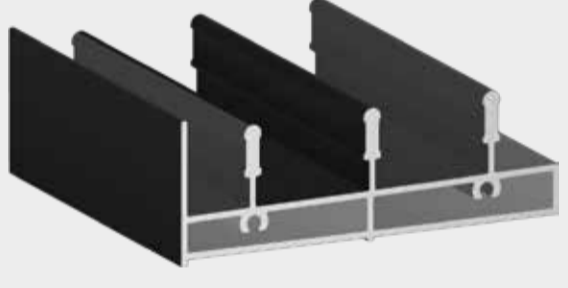

3'lü Alt Kasa

3-Rail Bottom Case Profile

Ürün Kodu / Code: APS-413

Weight kg/m: 1,377

(W:92,08 x H:32,92 x 1,4)