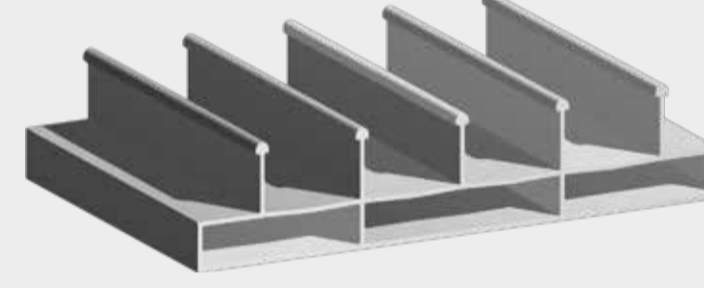

5'li Alt Kasa

5-Rail Bottom Case Profile

Ürün Kodu / Code: APS-415

Weight kg/m: 1,572

(W:153 x H:33 x 1,3)